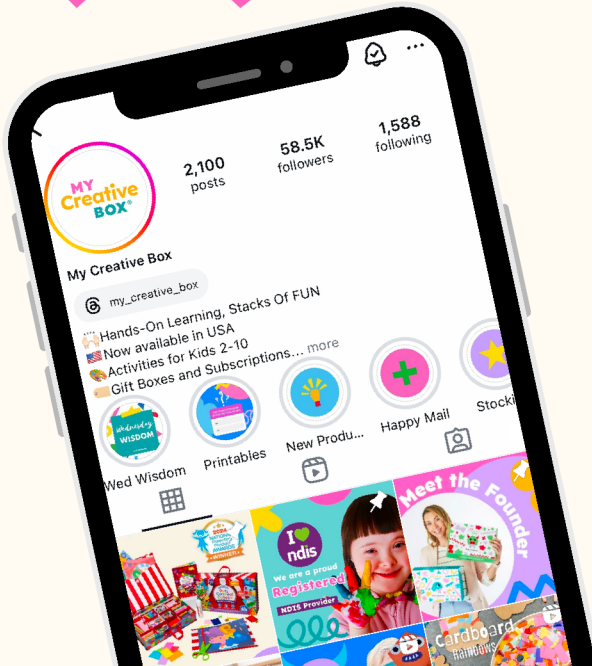

# Hello and welcome!

My Creative Box is an Australian family-owned business, born from the passion of mum-of-three and Early Childhood Teacher, Leanne. Driven by her love for hands-on learning and play, Leanne set out to create something new after noticing the lack of educational value in the craft kits available on the market.

Our mission at My Creative Box is to inspire creativity in children and empower parents to be part of their child's learning journey. We believe that the best learning happens through doing, with engaged adults supporting children's curiosity and skill development.

We're excited to bring a fresh and fun take to the kids' craft and activity space, helping families everywhere make learning fun!

*Leanne*

**Check us out**

 @my\_creative\_box

 @mycreativebox

 mycreativebox.com